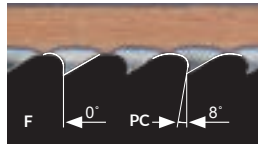

WOOD CUTTING BANDSAW BLADES

H Håkansson
Sågblad AB

H Håkansson
Sågblad AB

SILCO™

	2	3	4	6	8	10	14	18
4 x 0.63						●		
6 x 0.63			●	●	●	●	●	●
10 x 0.63		●	●	●	●	●	●	
12 x 0.63		●	●	●	●	●	●	●
12 x 0.81	●	●						
16 x 0.63			●					
16 x 0.81		●	●			●		
19 x 0.63		●						
19 x 0.81		●	●	●		●	●	
25 x 0.90	●	●	●	●		●		
31 x 1.07		●						

AR

SILCO LOG™

	19	22	25
25 x 1.07	○		
31 x 1.07	○	●	
31 x 1.14	○	●	
38 x 1.07		●	●
38 x 1.32		●	●
45 x 1.32			●
51 x 1.07			●
51 x 1.32			●

RS

Håkansson Sågblad.

SILVER LOG*

	22	25
32 x 1.05	●	
35 x 0.90	●	
35 x 1.00	●	
38 x 1.10	●	
38 x 1.25	●	
50 x 1.10	●	●
50 x 1.25		●